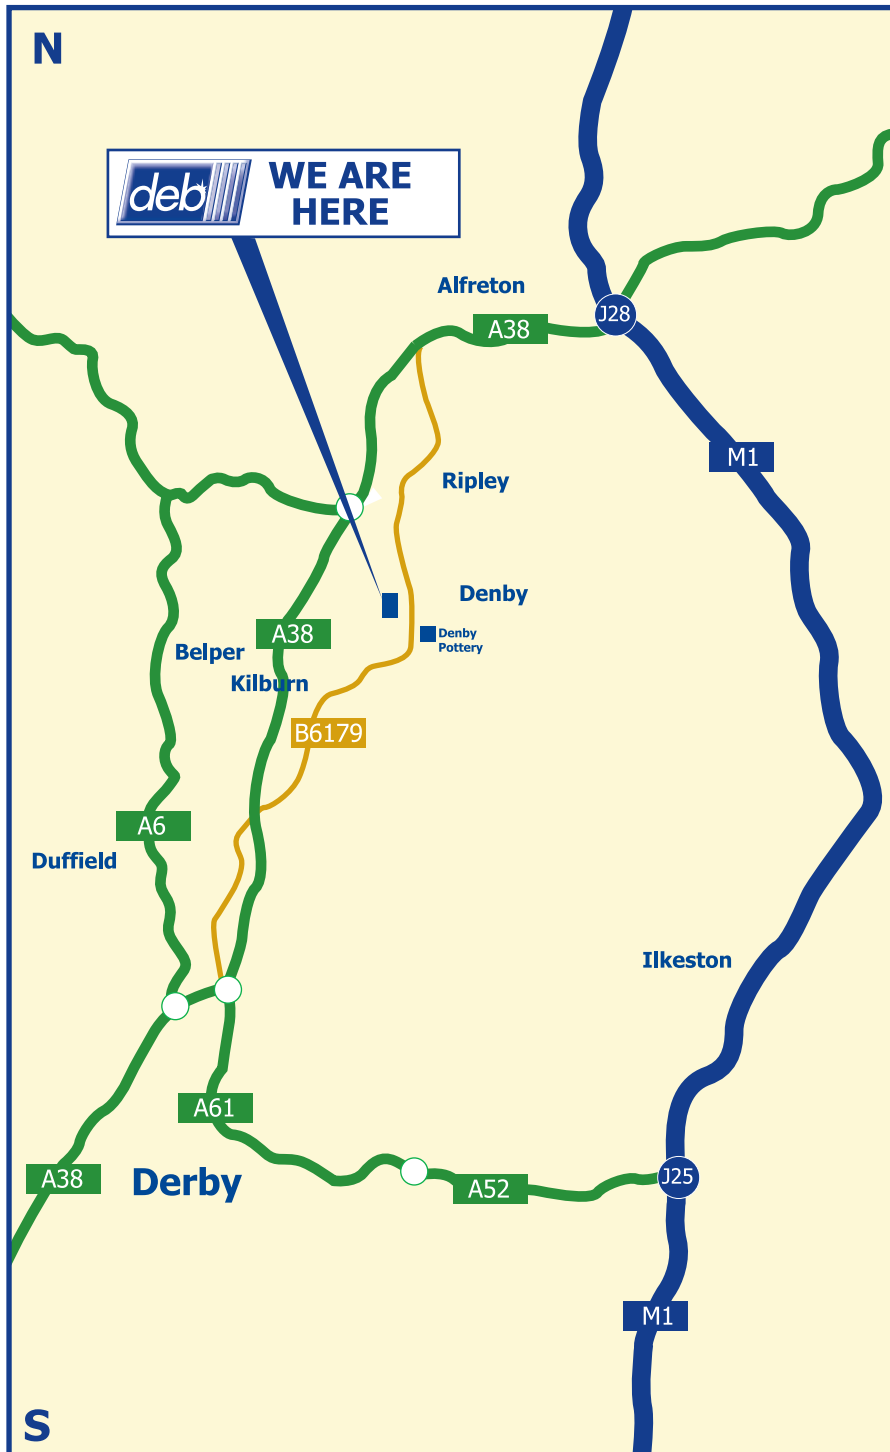

# Deb Ltd

Denby Hall Way, Denby, Derbyshire, DE5 8JZ  
(For Sat Nav Users - DE5 8JX)  
Tel: 01773 855100

## From the North

- Leave the M1 at J28.
- At the roundabout take the 3rd exit onto the A38 heading towards Derby.
- Continue South on the A38.
- Take the B6179 exit towards Belper/Denby/A609.
- Turn left onto the B6179/Derby Road towards Denby Pottery.
- Go straight over the traffic lights towards Denby.
- Follow the signs for Denby Pottery Visitor Centre.
- You will find Deb Ltd on the left just after Denby Pottery.

## From the South

- Leave the M1 at J25.
- Take 1st exit A52 towards Derby.
- At the roundabout take the 3rd exit onto A61 heading to Mansfield /Chesterfield/A6/A38.
- Straight on for 3 small roundabouts.
- At roundabout take the last exit onto the A38 heading to M1/Ripley/A61/Mansfield/Chesterfield/Alfreton.
- Take the B6179 exit towards Belper/Denby/A609.
- Turn right at B6179/Derby Road towards Denby Pottery.
- Go straight over the traffic lights towards Denby.
- Follow the signs for Denby Pottery Visitor Centre.
- You will find Deb Ltd on the left just after Denby Pottery.

**Nearest Mainline Station** - Derby  
20 mins transfer to Denby by car

**Nearest Airport** - Nottingham East Midlands Airport  
35 mins transfer to Denby by car

Updated: 02/09/09

Be the world's leading away from home skin care system company